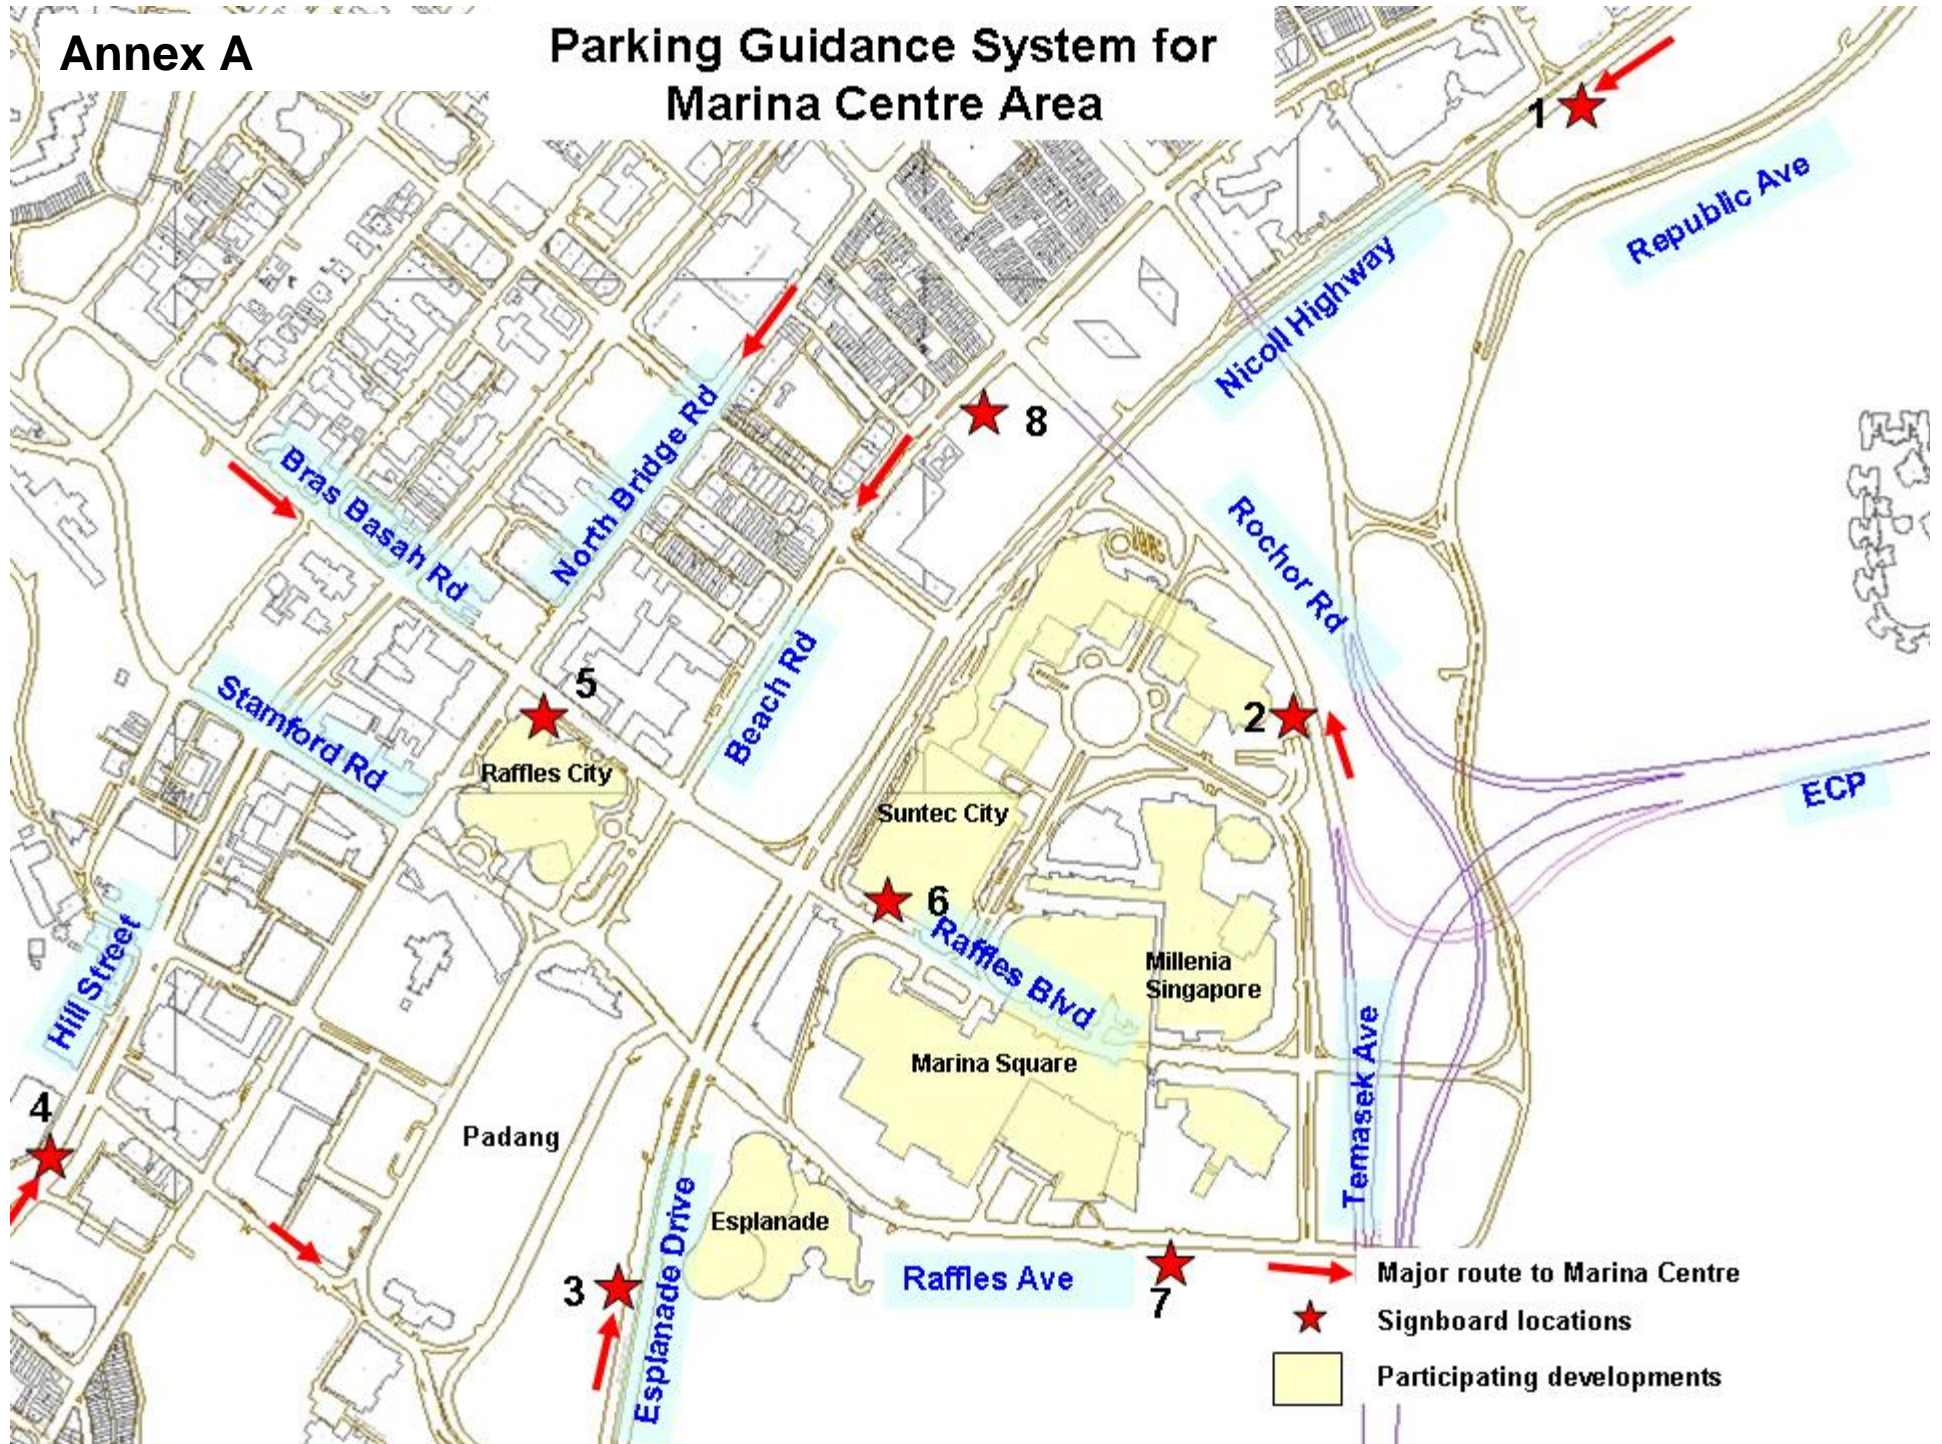

Annex A

Parking Guidance System for Marina Centre Area

Annex A

Locations of PGS signboards

- **1. Nicoll Highway towards City**
- **2. Rochor Road slip road into Suntec City**
- **3. Esplanade Drive towards Suntec City/Marina Square**
- **4. Hill St / Eu Tong Sen Street**
- **5. Bras Basah Rd beside Raffles Hotel**
- **6. Raffles Boulevard beside Suntec City**
- **7. Raffles Avenue near Marina Square**
- **8. Beach Road**