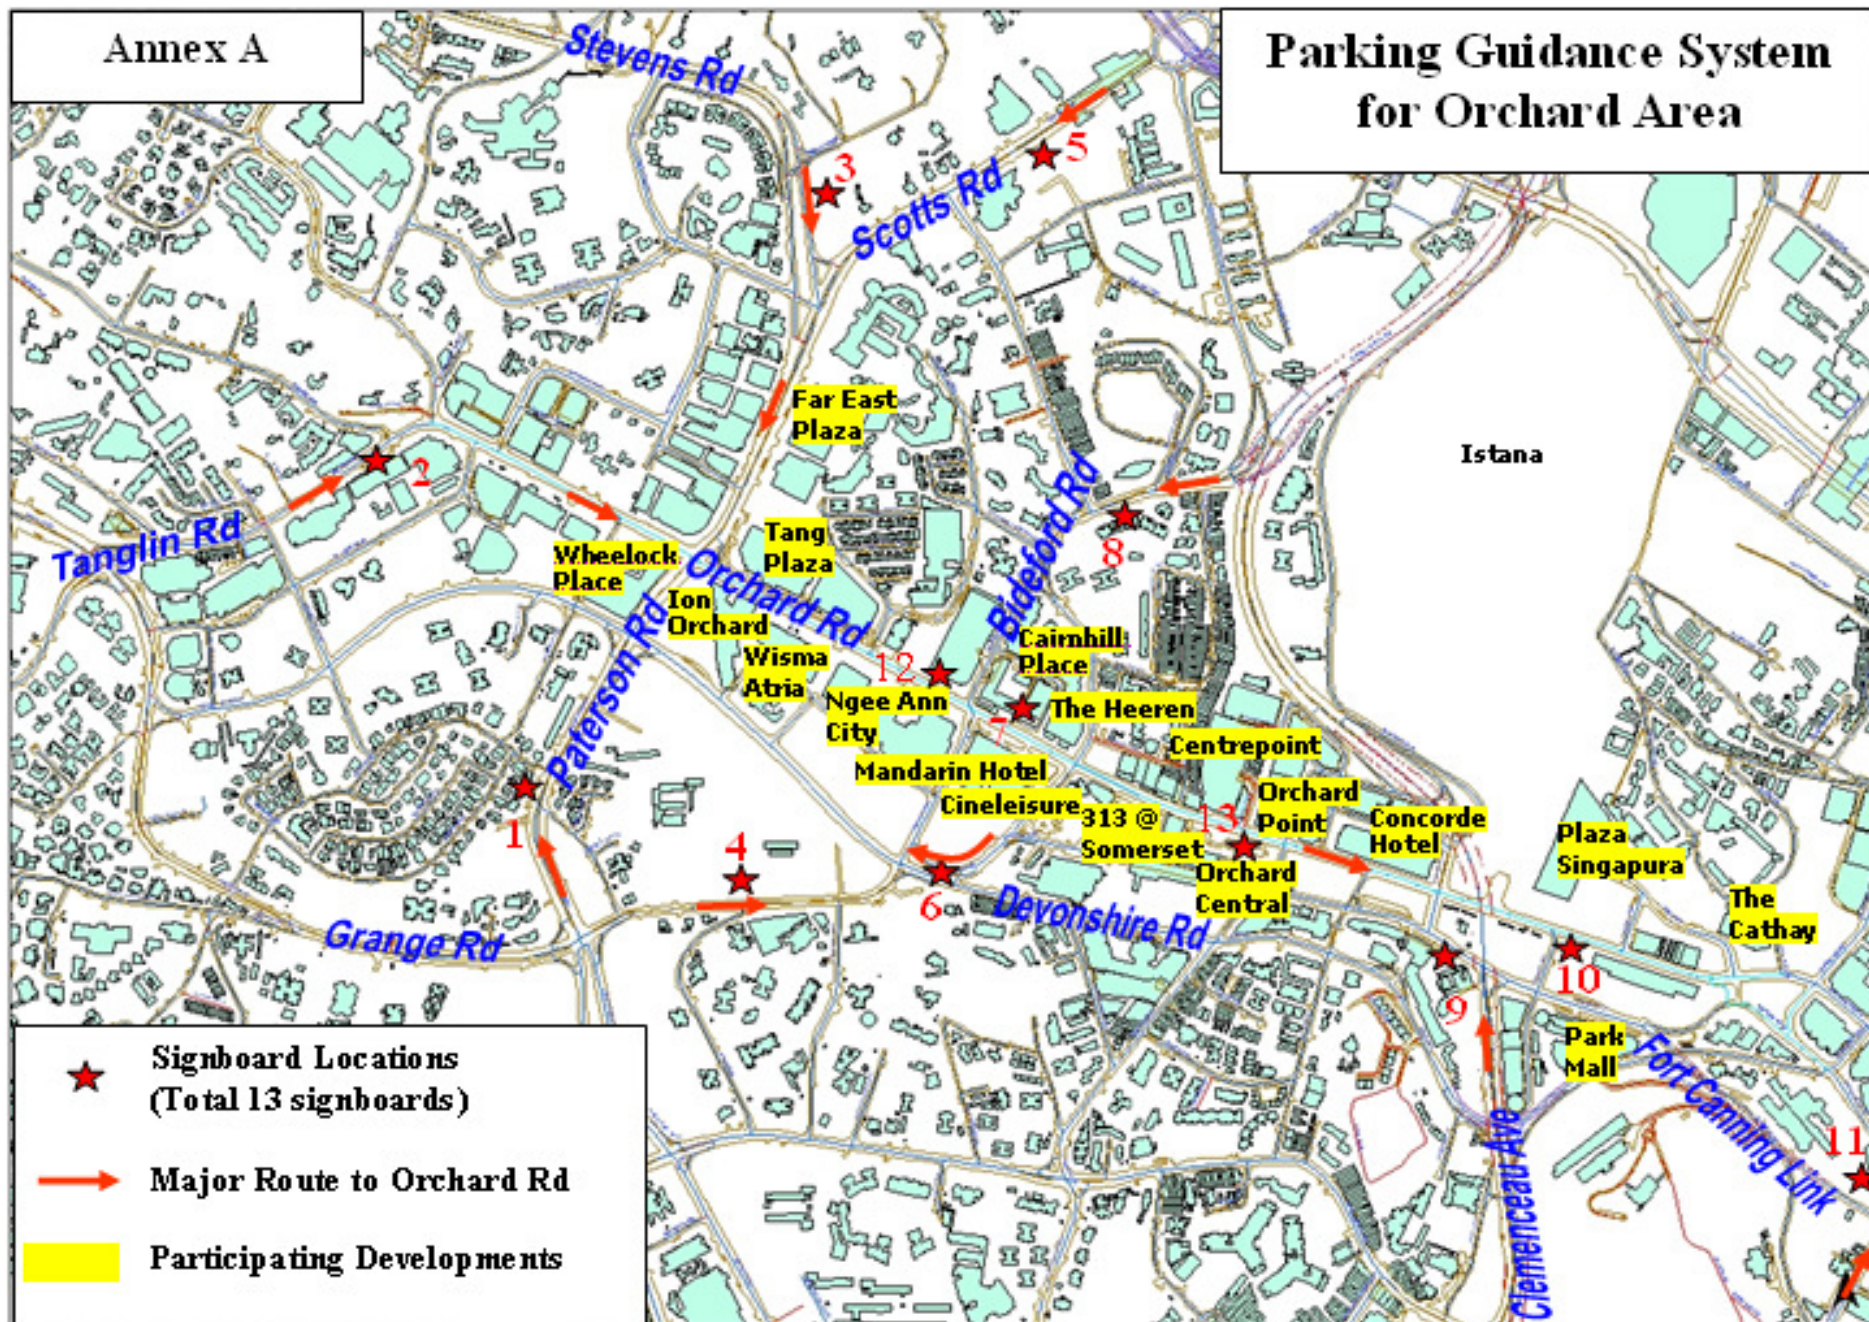

Annex A

Parking Guidance System for Orchard Area

Annex A

Locations of PGS Signboards

- 1 → Paterson Rd / Paterson Hill
- 2 → Tanglin Rd (in front of Tanglin Shopping Center)
- 3 → Stevens Rd
- 4 → Grange Rd
- 5 → Scotts Rd
- 6 → Grange Rd / Orchard Blvd
- 7 → Orchard Rd (In front of PARK HOTEL)
- 8 → Cairnhill Rd
- 9 → Clemenceau Ave at Buyong Rd
- 10 → Orchard Rd/Penang Lane (Diagonally opposite Plaza Singapura)
- 11 → Armenian St/Stamford Rd/Fort Canning Tunnel
- 12 → Orchard Rd (In front of Paragon)
- 13 → Orchard Rd (In front of Orchard Central)