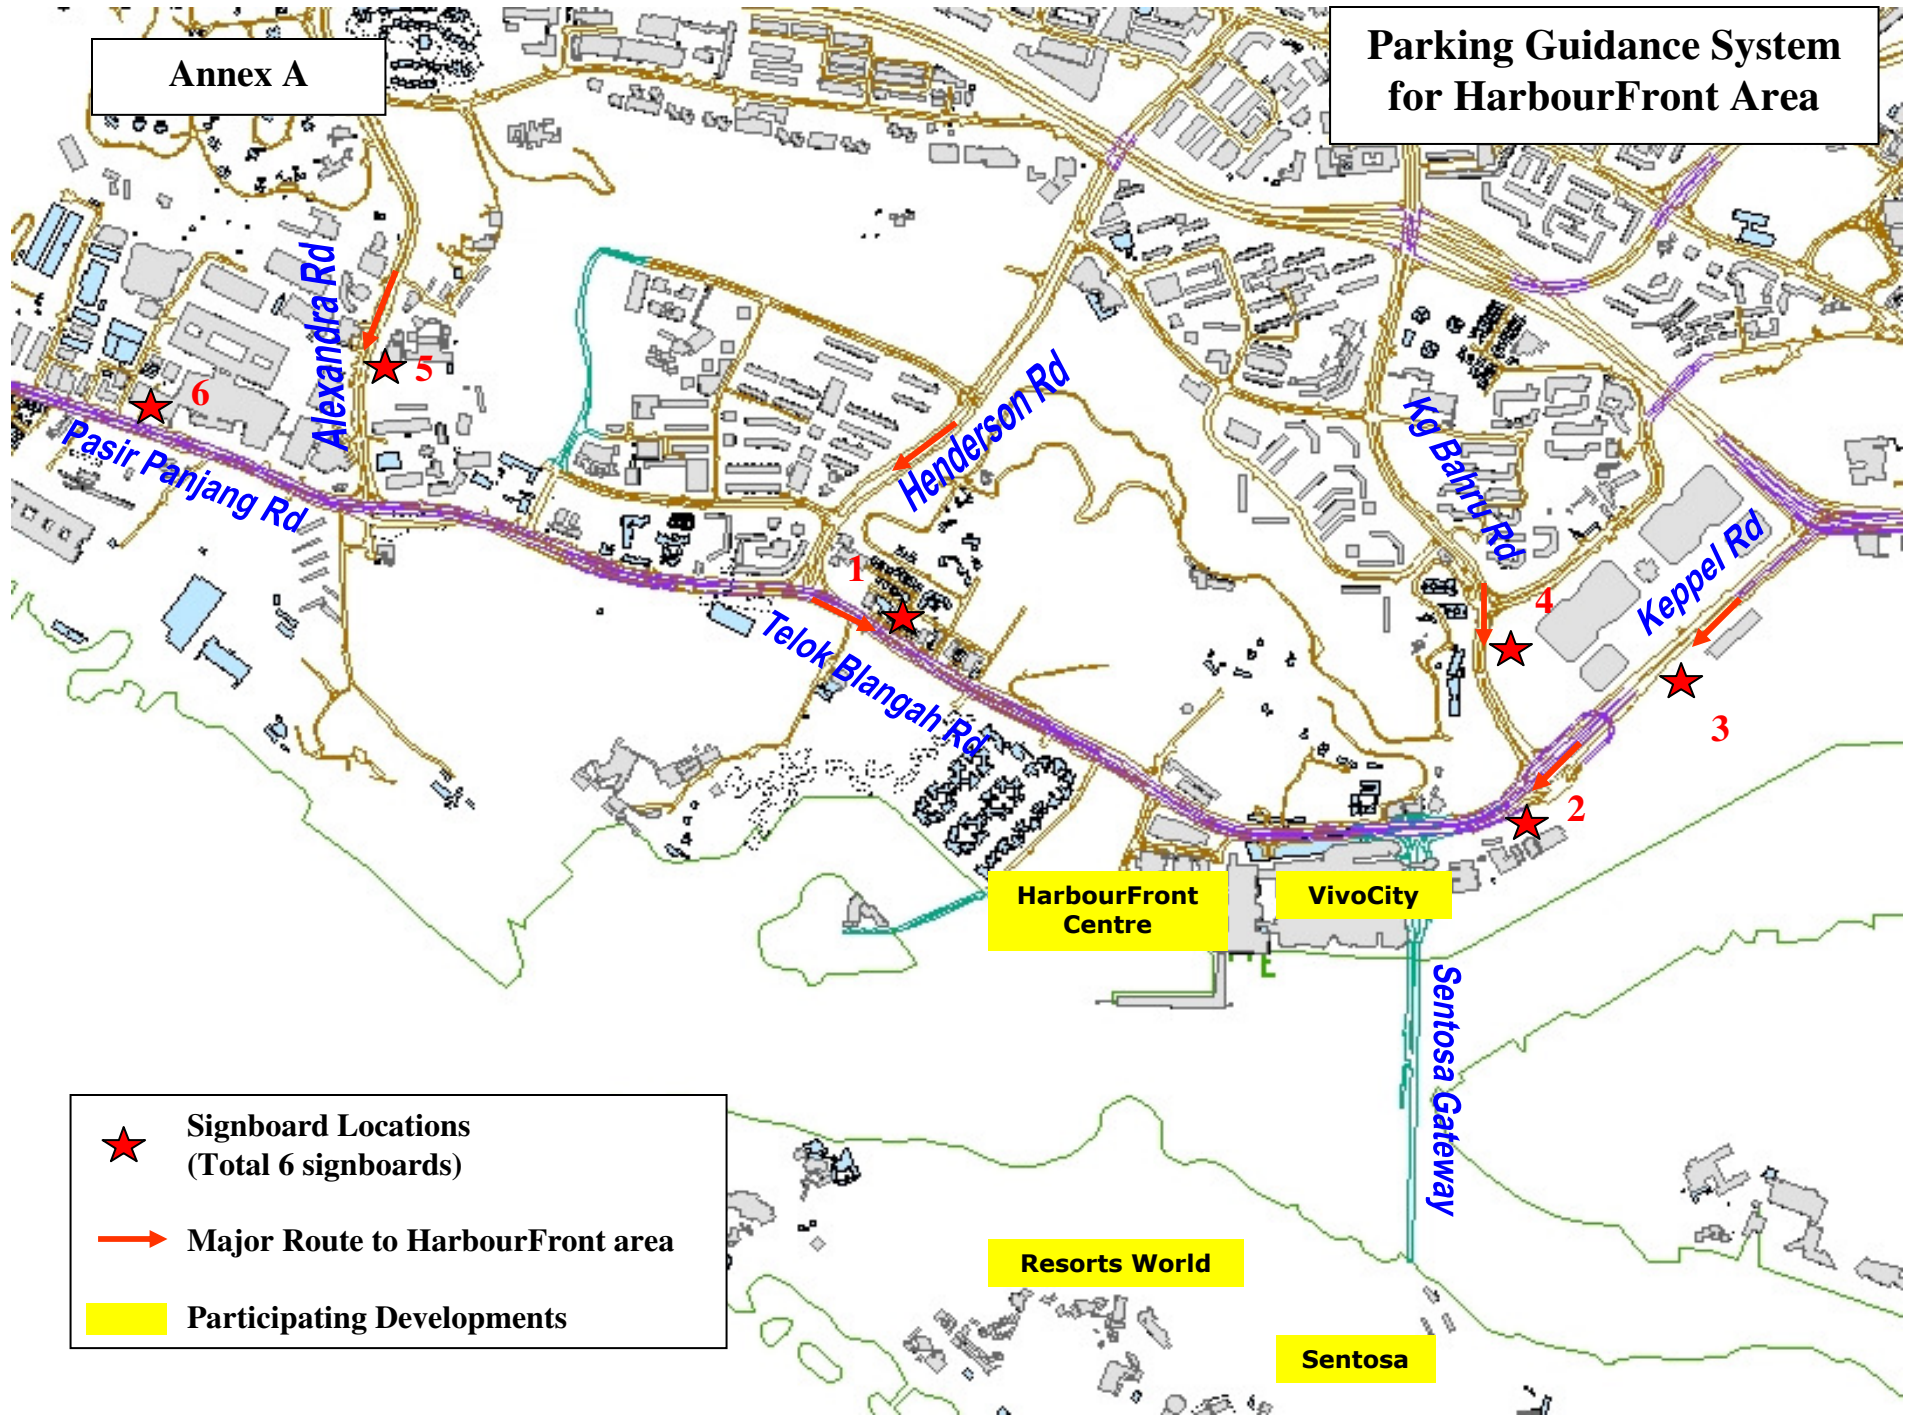

Annex A

Parking Guidance System for HarbourFront Area

- ★ Signboard Locations (Total 6 signboards)
- Major Route to HarbourFront area
- Participating Developments

Annex A

Locations of PGS Signboards

- 1 → After Henderson Rd (In front of Singapore Soka Association)
- 2 → Telok Blangah Rd (In front of Prima)
- 3 → Keppel Rd (After Keppel Wharves Building)
- 4 → Kg Bahru Rd (Opposite Mt Faber Lodge)
- 5 → Alexandra Rd (Near Ex-River Valley High School)
- 6 → Pasir Panjang Rd (In front of 100 Pasir Panjang Road)