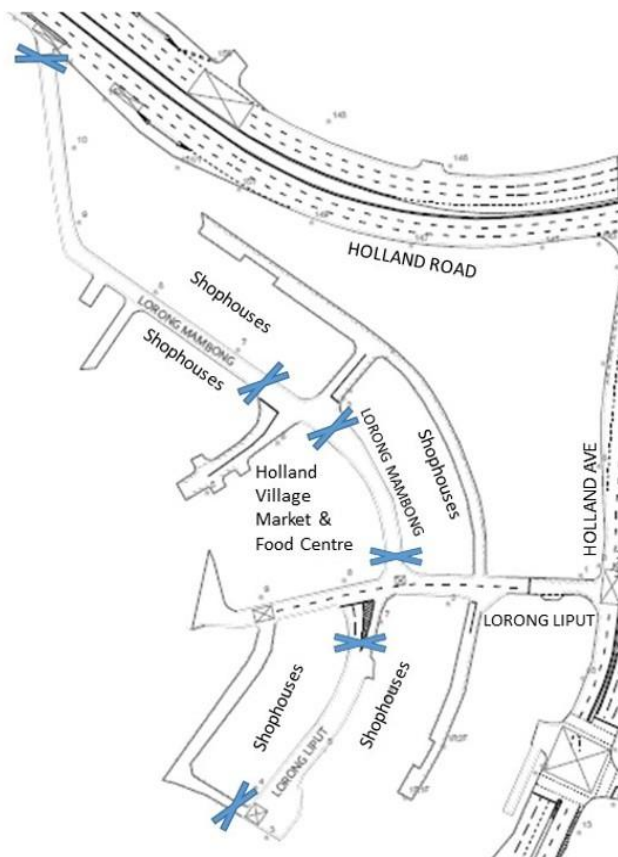

Change in road closure timing at Holland Village

The road closure timing for Lorong Mambong and Lorong Liput will be **revised from 1830 hrs – 0400 hrs to 1830 hrs – 0300 hrs** (daily) with effect from **Wednesday, 31 October 2018**.

Please refer to the attached location map.

Location Plan

Legend

 Road closures by SPF

| Existing road closure timing | New road closure timing (w.e.f. 31 Oct 2018) |
|------------------------------|--|
| 1830 hrs – 0400 hrs | 1830 hrs – 0300 hrs |