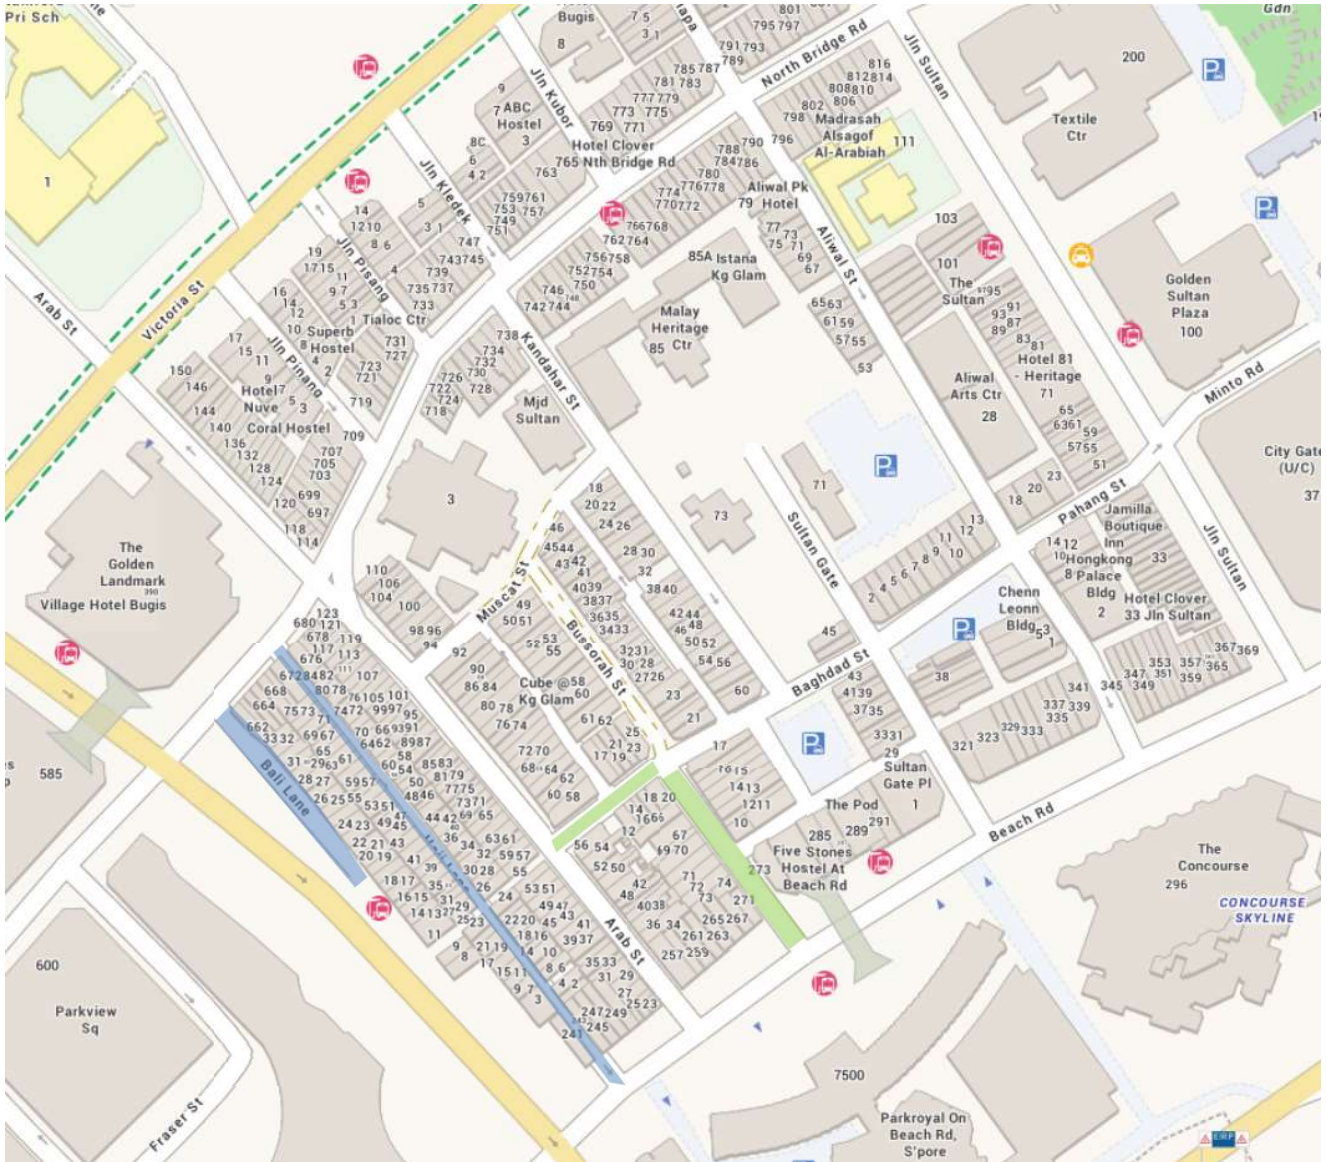

Revised Road Closure Timing in Kampong Glam District (wef 1 April 2019)

- Revised Road Closure Timing wef 1 Apr 2019**
 Mon to Fri – 3 pm to 1 am (next day)
 Sat, Sun, eve of PH and PH – 12 noon to 1 am (next day)

- Revised Road Closure Timing wef 1 Apr 2019**
 Fri – 3 pm to 1 am (next day)
 Sat, Sun, eve of PH and PH – 12 noon to 1 am (next day)