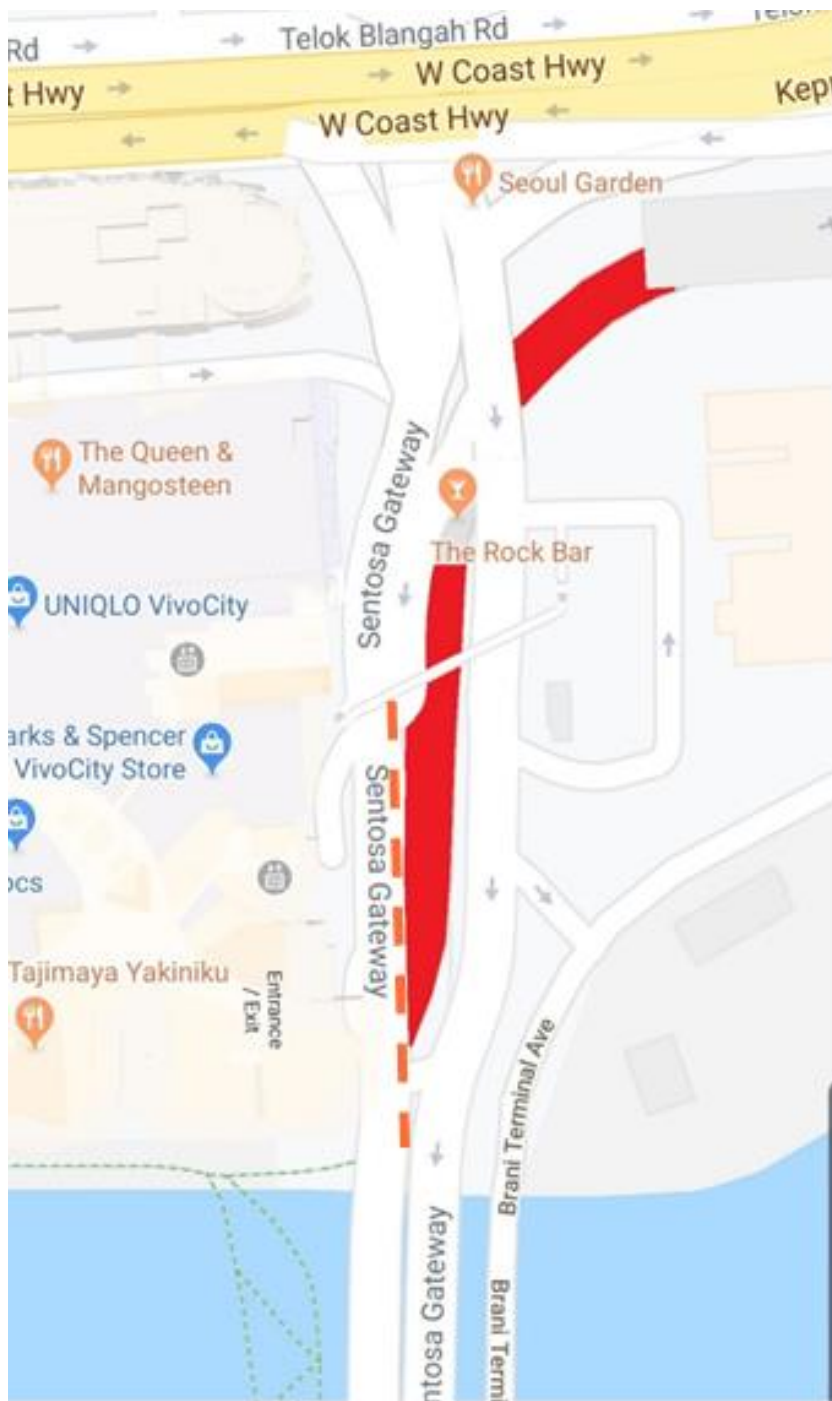

16 September 2020 to 18 September 2020  
12.00am to 05.00am

- Working Area
- Traffic Cones