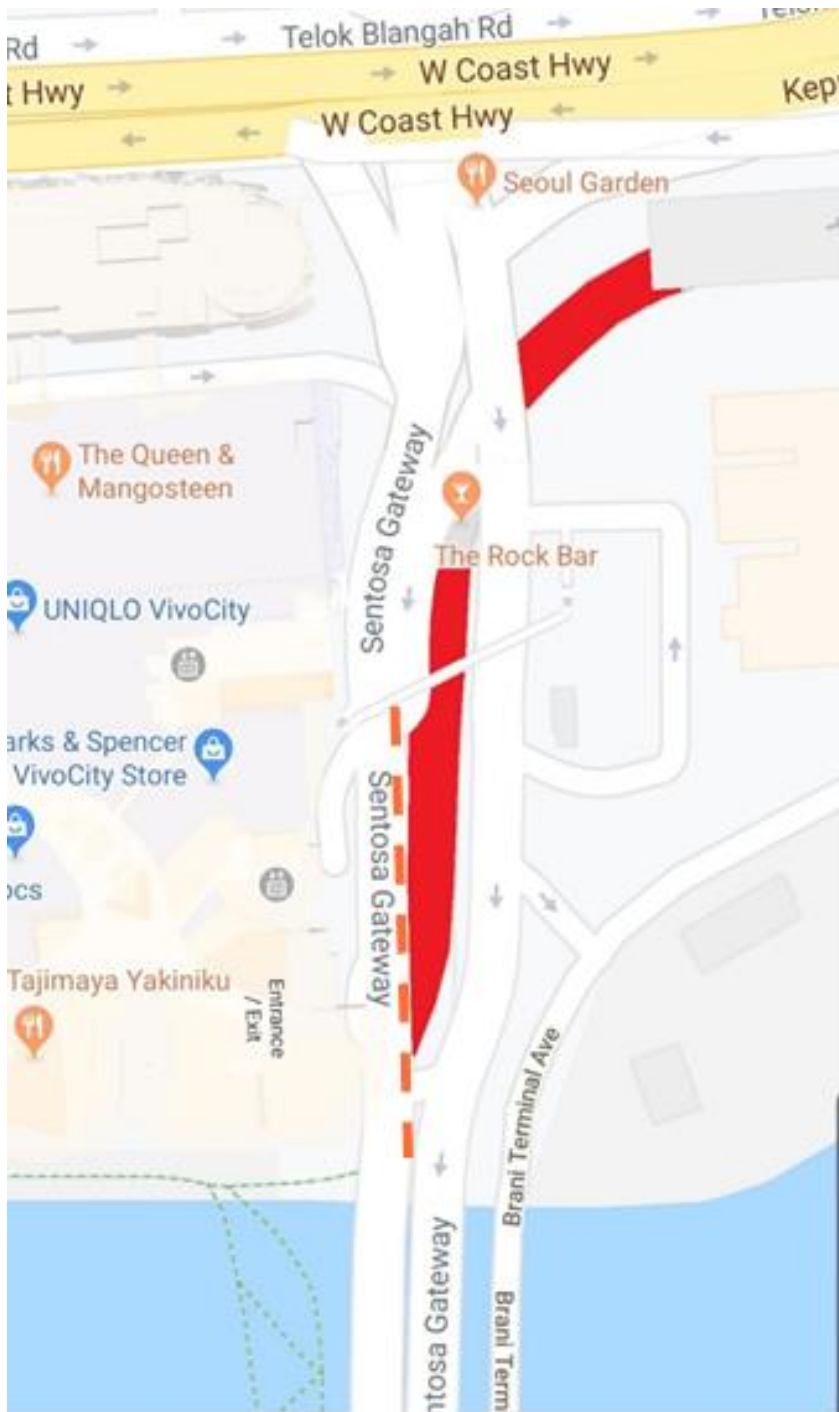

22 September 2020 to 25 September 2020
12.00am to 05.00am

- Working Area
- Traffic Cones