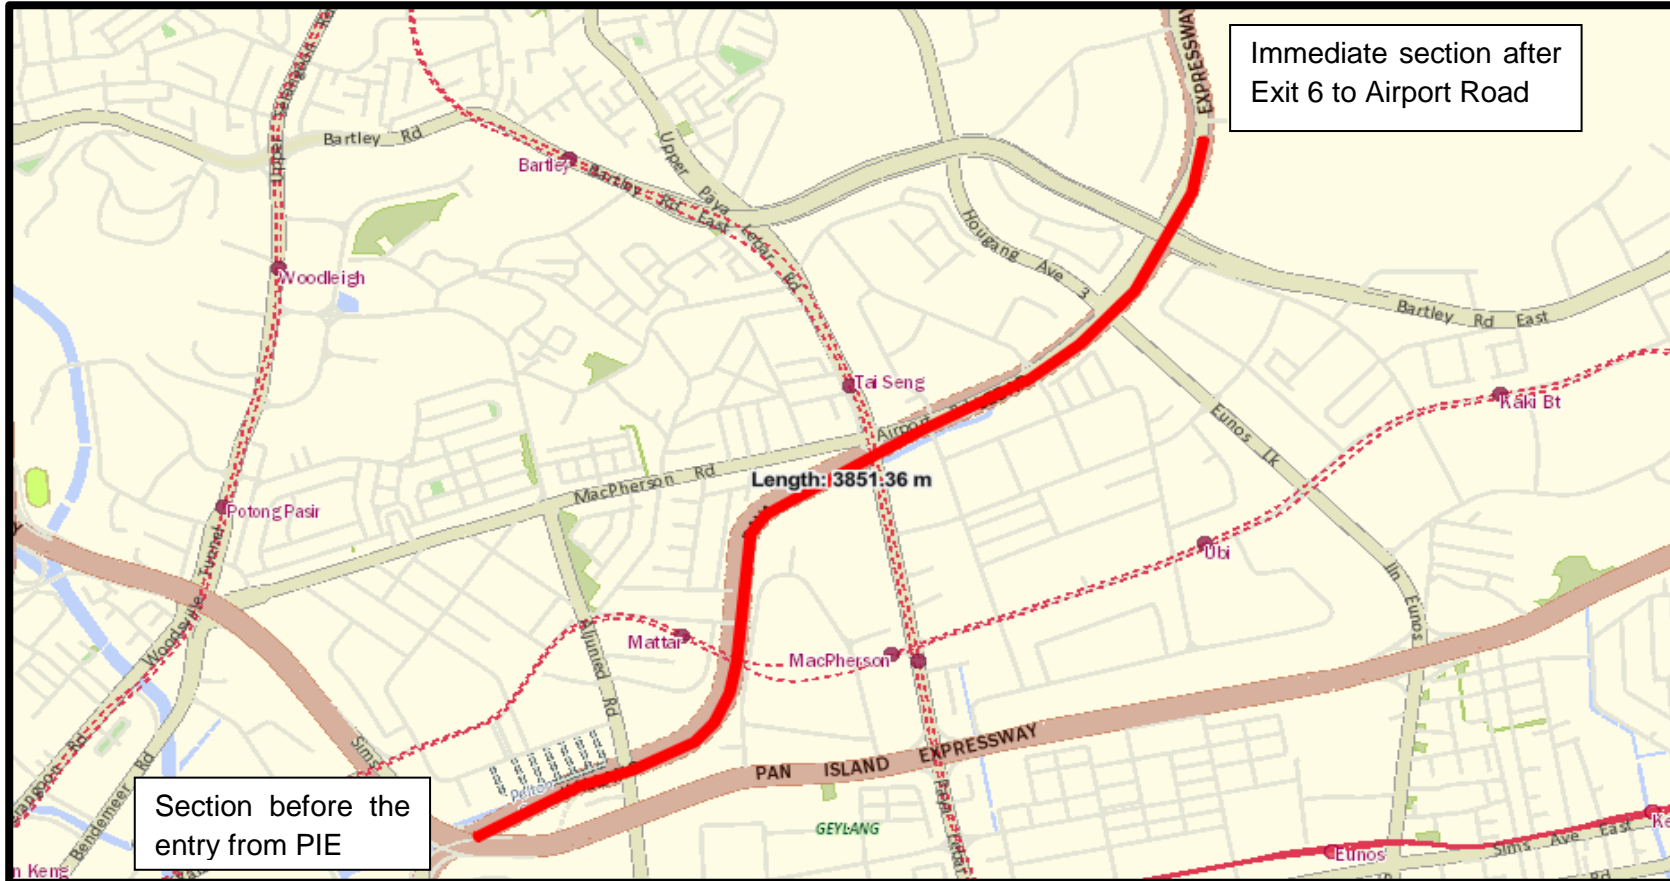

# KPE TUNNEL (SOUTH BOUND) SECTIONAL CLOSURE

10 August to 14 August 2020, 16 August to 21 August 2020, 30 August to 31 August 2020  
11.00pm to the next day 05.00am

# KPE TUNNEL (NORTH BOUND) SECTIONAL CLOSURE

11 August to 14 August 2020, 17 August to 21 August 2020, 24 August to 28 August 2020, 31 August 2020  
12.01am to 06.00am