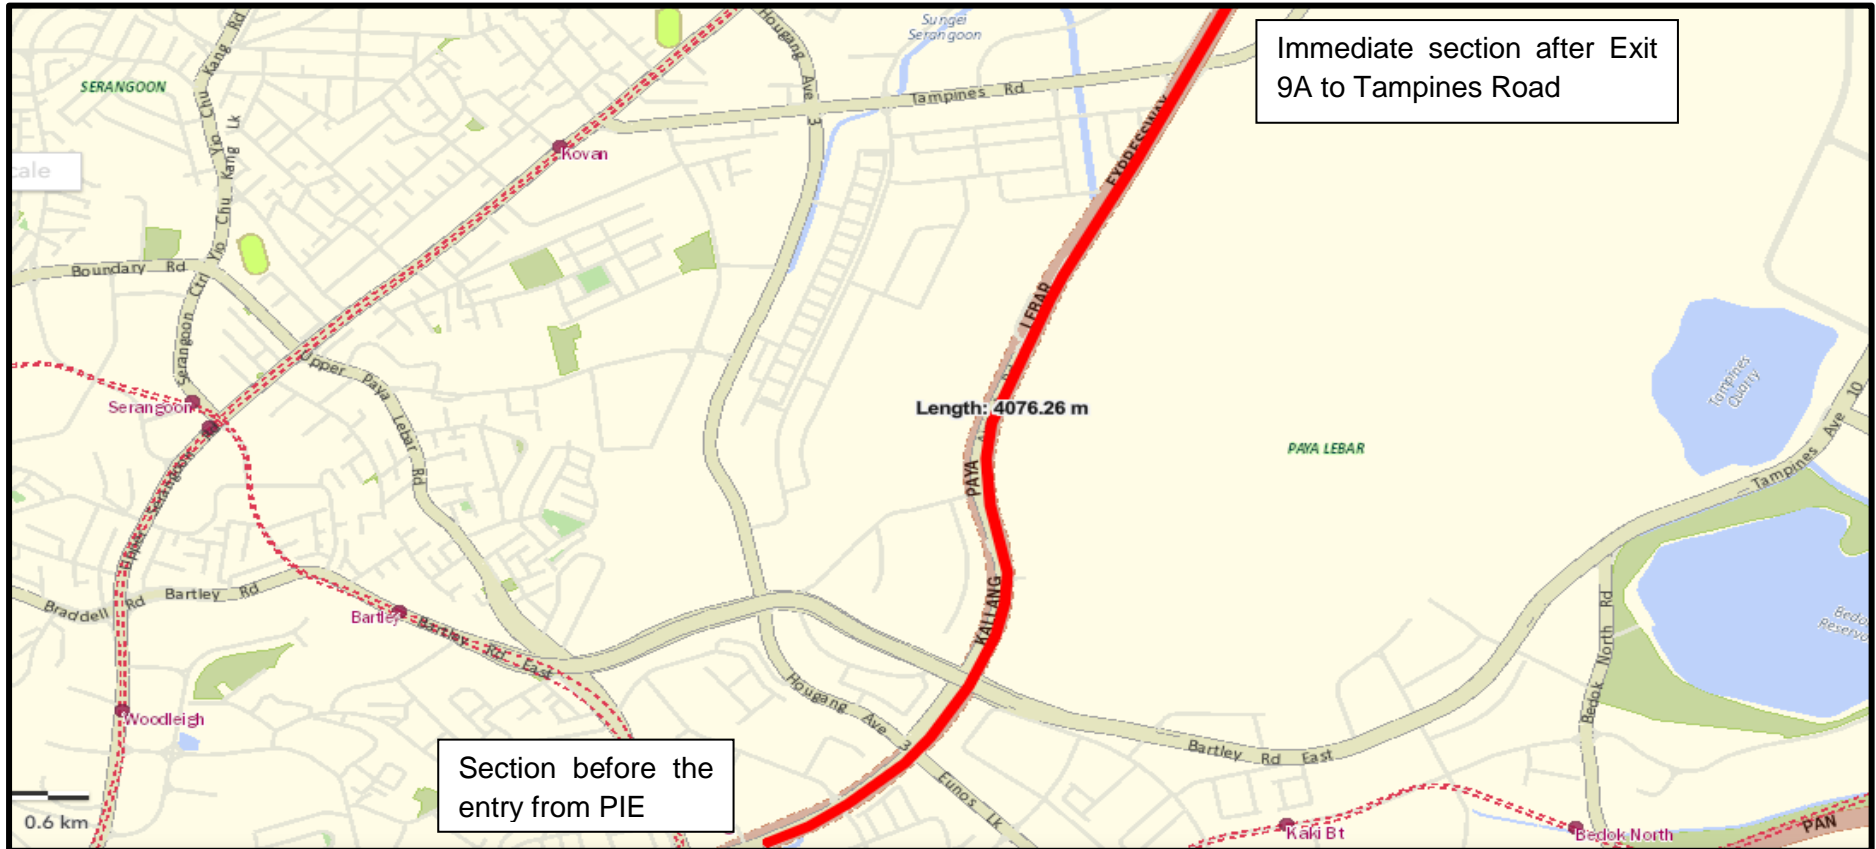

KPE TUNNEL (SOUTH BOUND) SECTIONAL CLOSURE

1 September to 4 September 2020, 7 September to 11 September 2020, 14 September to 18 September 2020,
21 September to 25 September 2020 and 28 September to 30 September 2020
12.01am to 06.00am

KPE TUNNEL (NORTH BOUND) SECTIONAL CLOSURE

1 September to 4 September 2020, 7 September to 11 September 2020, 14 September to 18 September 2020,
21 September to 25 September 2020 and 28 September to 30 September 2020
12.01am to 06.00am