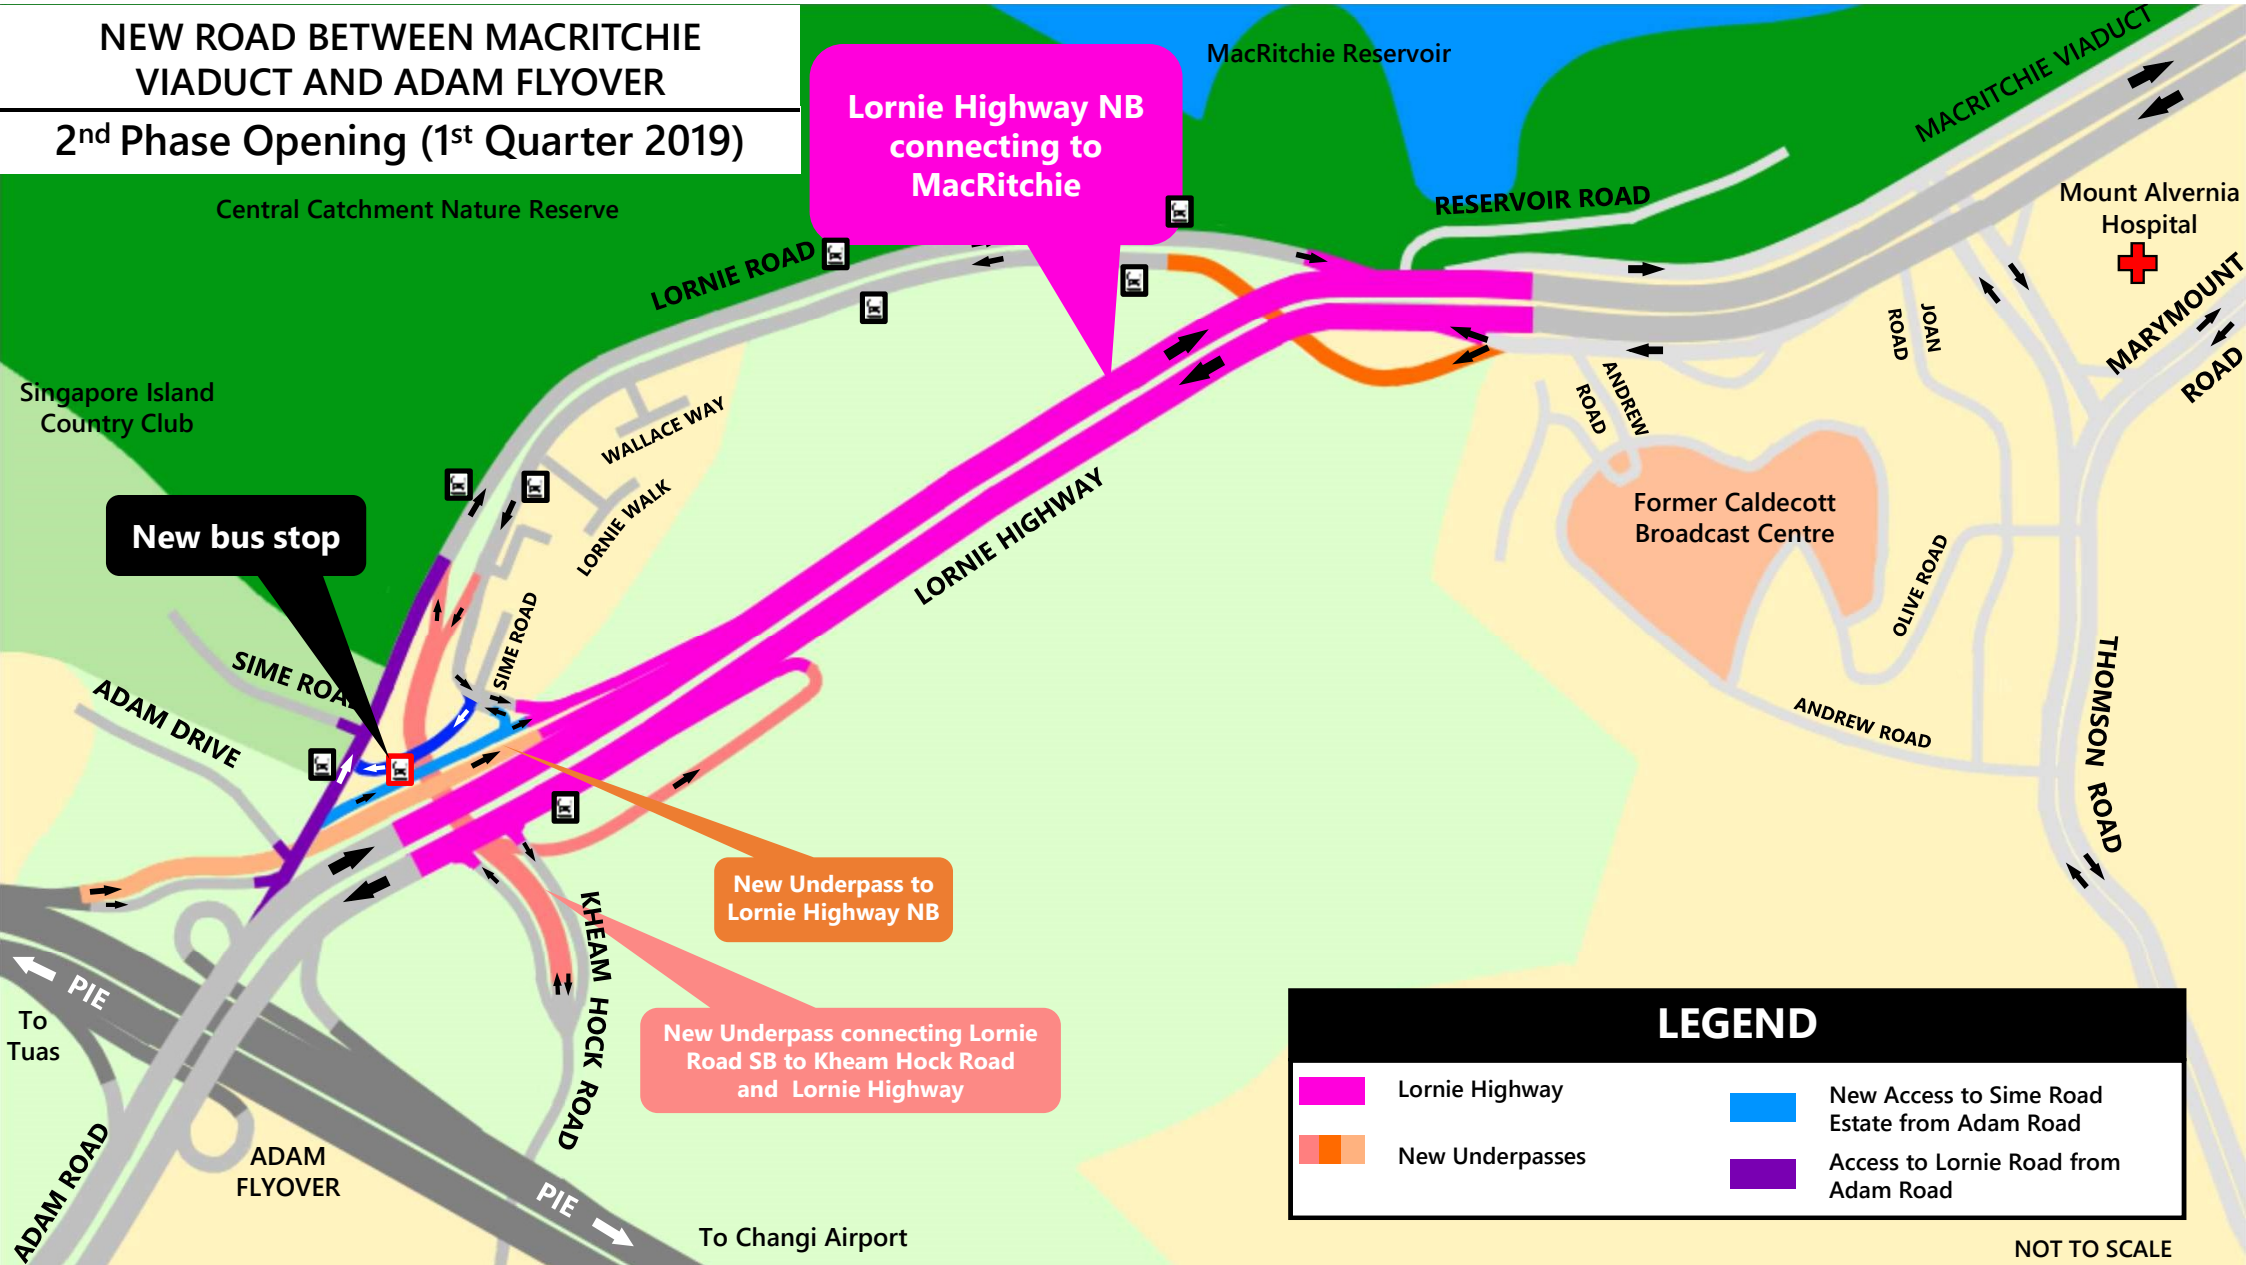

NEW ROAD BETWEEN MACRITCHIE VIADUCT AND ADAM FLYOVER

1st Phase Opening (28 Oct 2018)

Annex A

LEGEND

- █ Lornie Highway (Southbound Only)
- █ New Underpass
- █ Temporary Road Connection

NOT TO SCALE

NEW ROAD BETWEEN MACRITCHIE VIADUCT AND ADAM FLYOVER

2nd Phase Opening (1st Quarter 2019)

Lornie Highway NB connecting to MacRitchie

New bus stop

New Underpass to Lornie Highway NB

New Underpass connecting Lornie Road SB to Kheam Hock Road and Lornie Highway

LEGEND

	Lornie Highway		New Access to Sime Road Estate from Adam Road
	New Underpasses		Access to Lornie Road from Adam Road

NOT TO SCALE