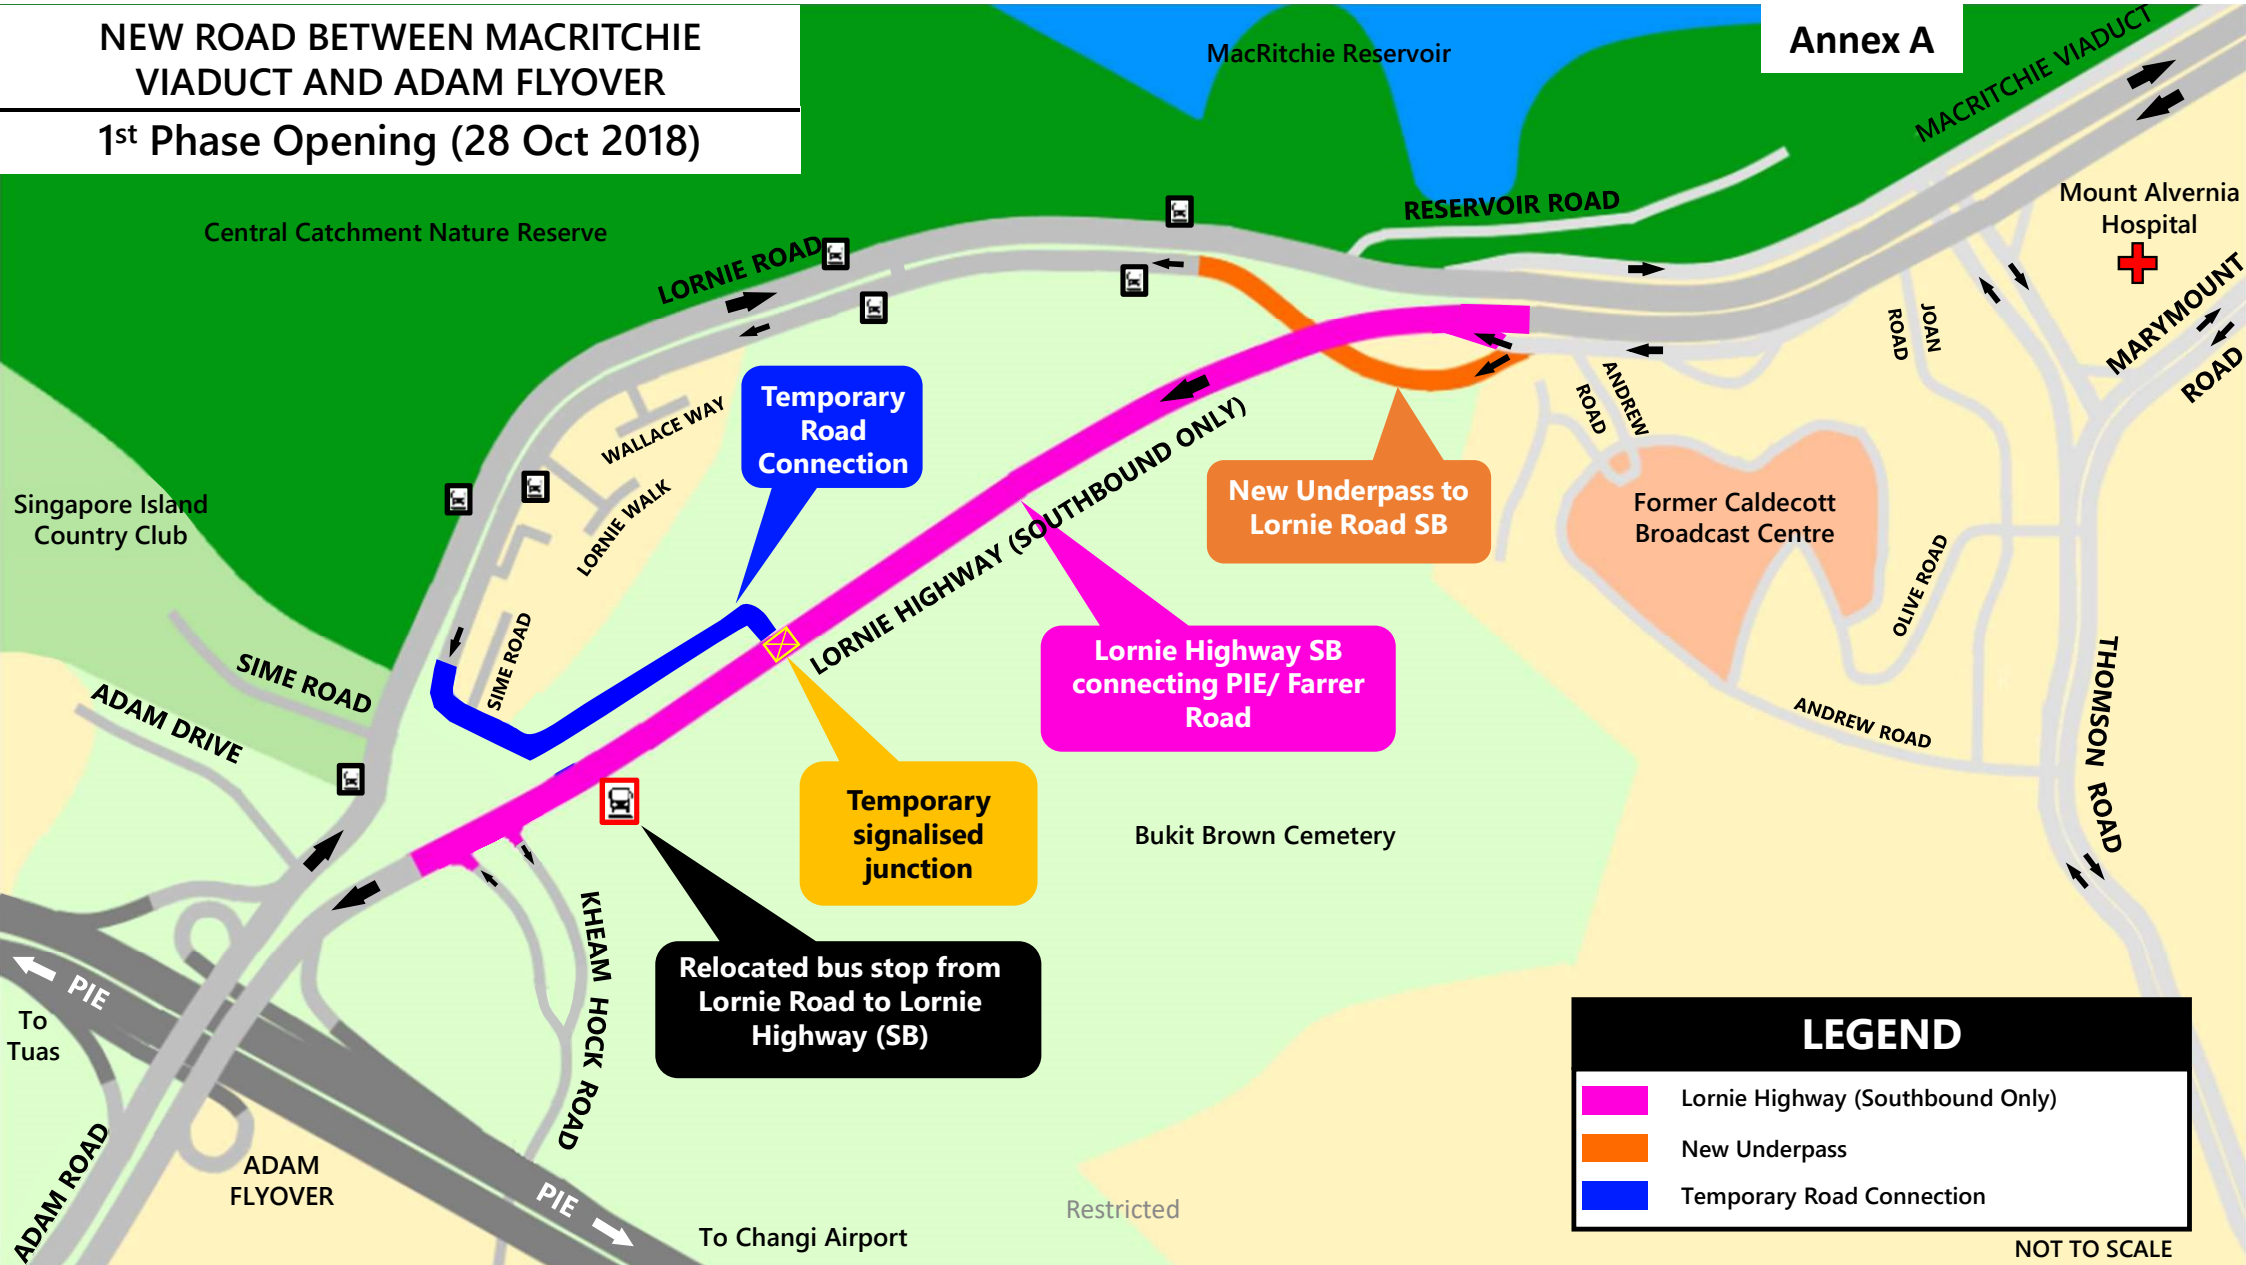

NEW ROAD BETWEEN MACRITCHIE VIADUCT AND ADAM FLYOVER

1st Phase Opening (28 Oct 2018)

Annex A

LEGEND

- █ Lornie Highway (Southbound Only)
- █ New Underpass
- █ Temporary Road Connection

NOT TO SCALE

NEW ROAD BETWEEN MACRITCHIE VIADUCT AND ADAM FLYOVER

2nd Phase Opening (1st Quarter 2019)

Lornie Highway NB connecting to MacRitchie

New bus stop

New Underpass to Lornie Highway NB

New Underpass connecting Lornie Road SB to Kheam Hock Road and Lornie Highway

LEGEND

	Lornie Highway		New Access to Sime Road Estate from Adam Road
	New Underpasses		Access to Lornie Road from Adam Road

NOT TO SCALE