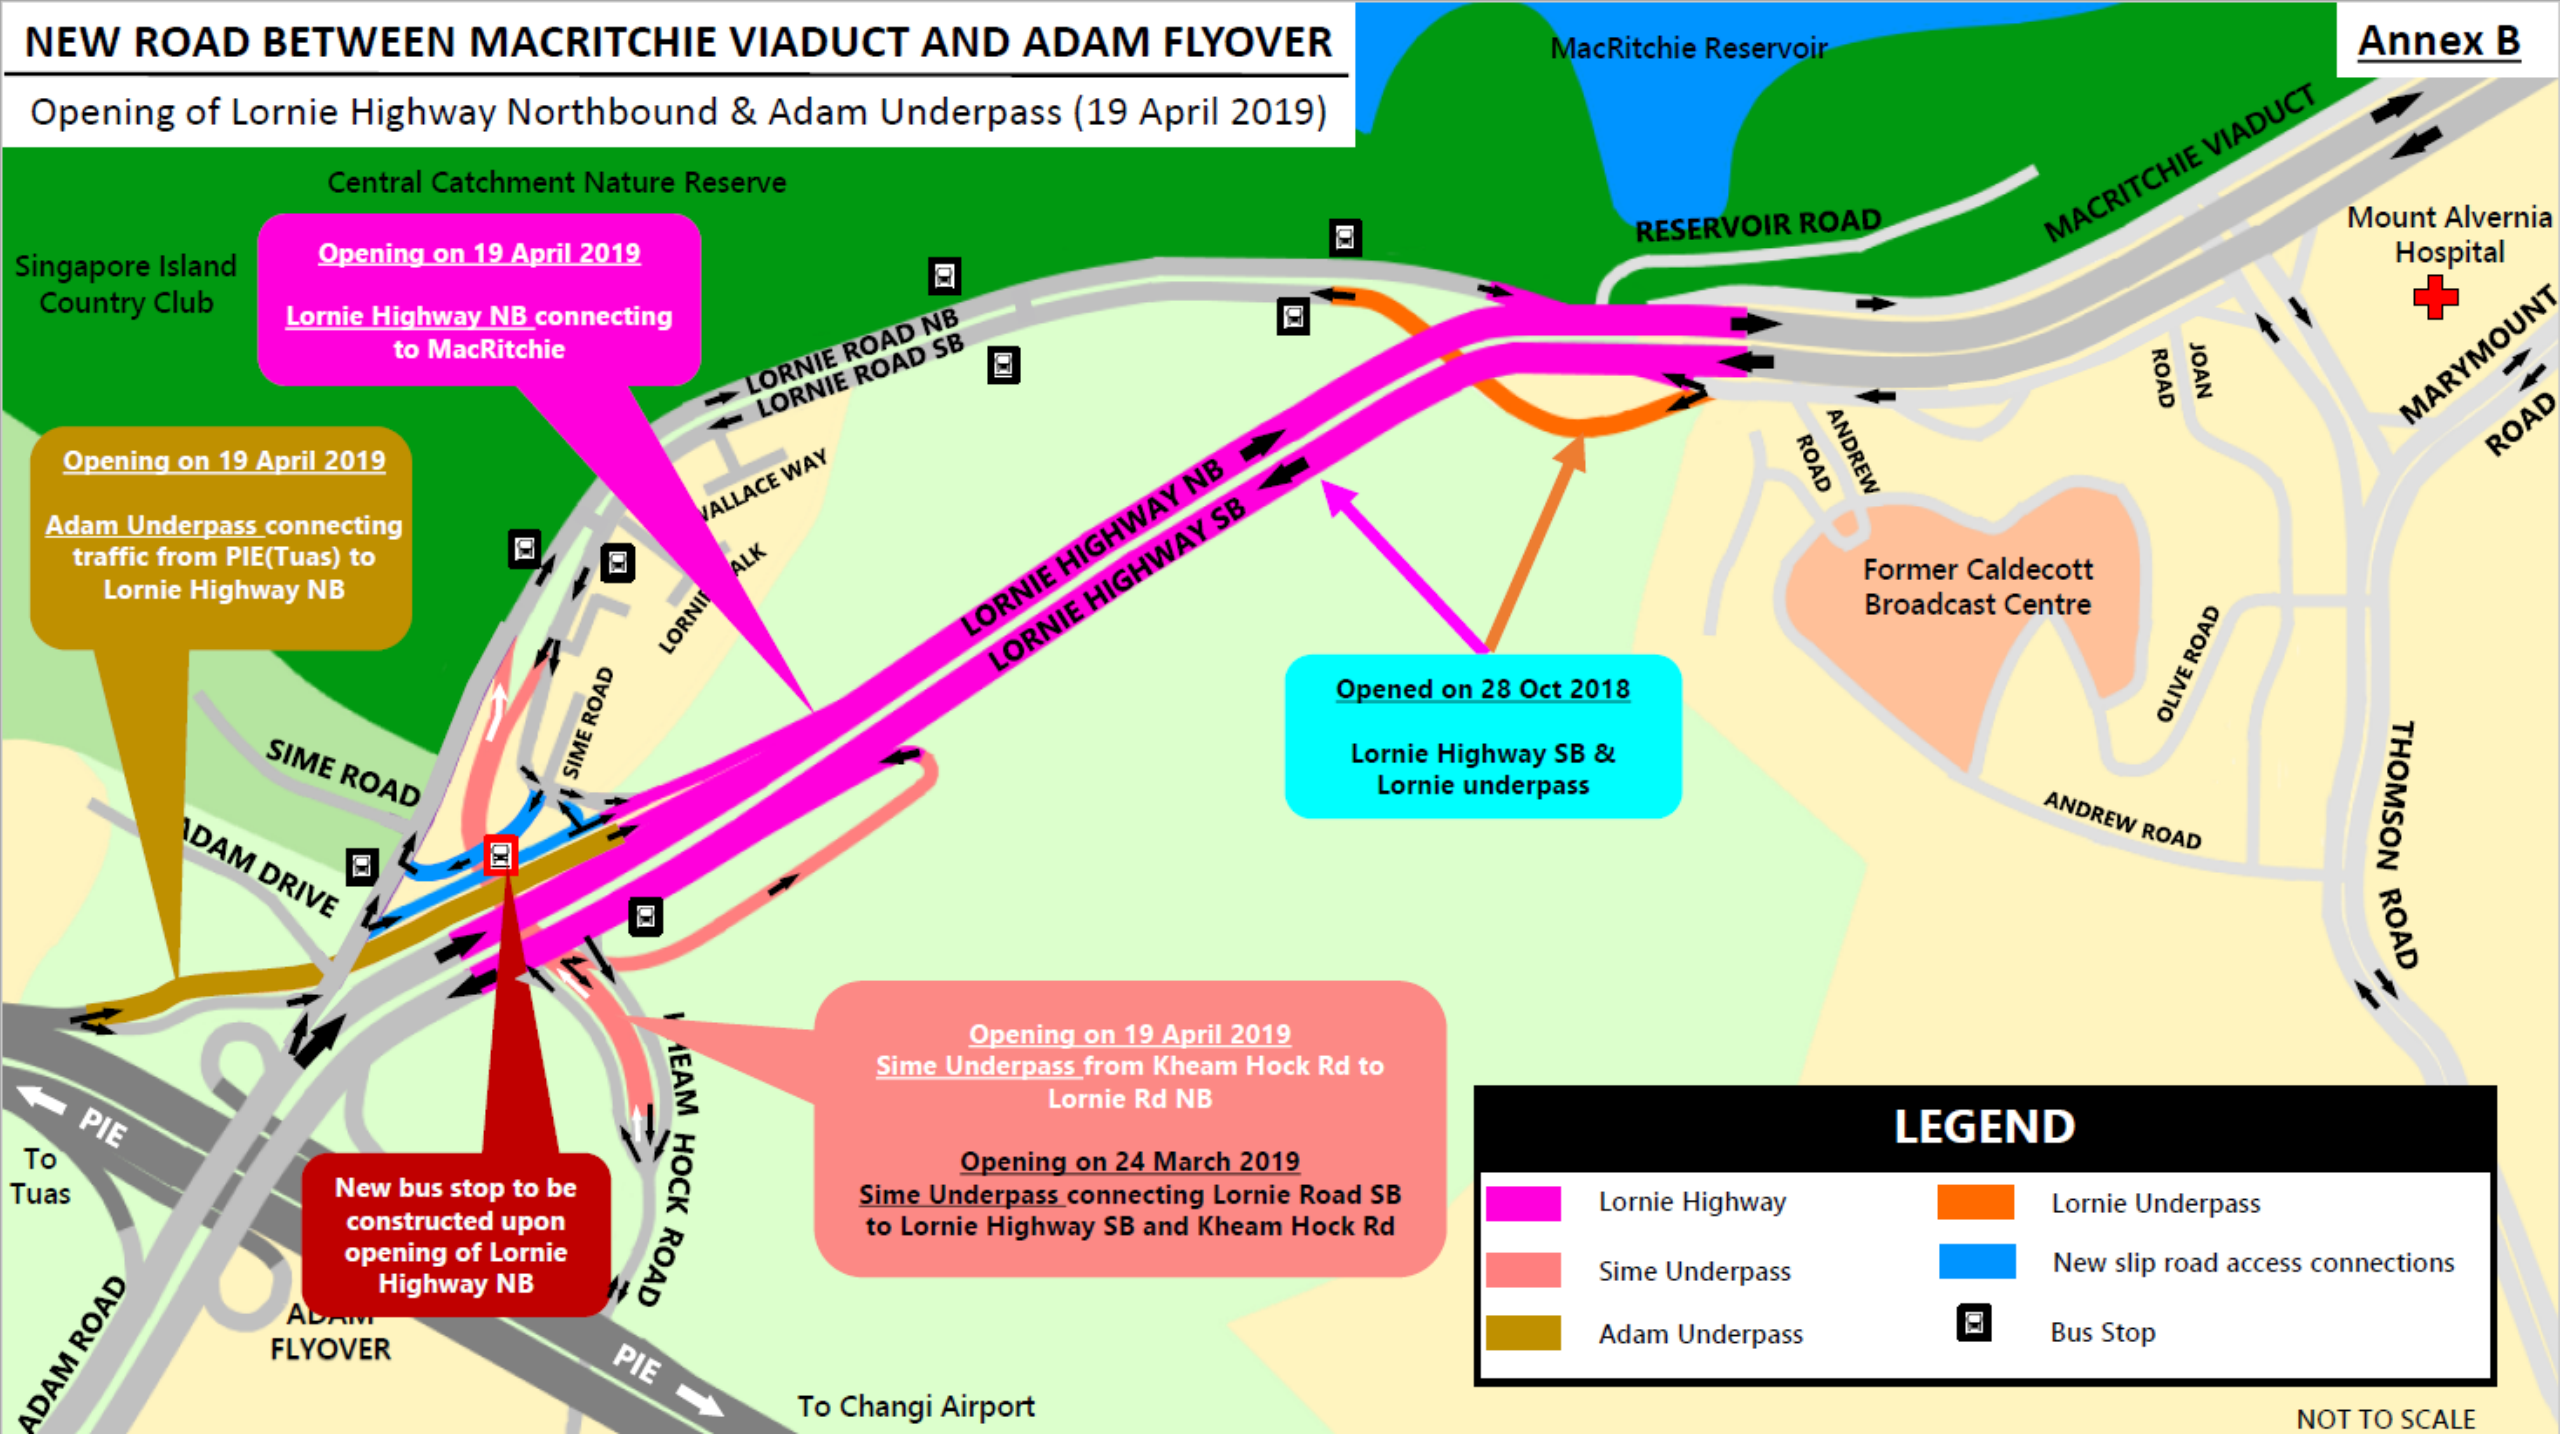

# NEW ROAD BETWEEN MACRITCHIE VIADUCT AND ADAM FLYOVER

Annex B

Opening of Lornie Highway Northbound & Adam Underpass (19 April 2019)

**Opening on 19 April 2019**  
**Lornie Highway NB connecting to MacRitchie**

**Opening on 19 April 2019**  
**Adam Underpass connecting traffic from PIE(Tuas) to Lornie Highway NB**

**Opened on 28 Oct 2018**  
**Lornie Highway SB & Lornie underpass**

**Opening on 19 April 2019**  
**Sime Underpass from Kheam Hock Rd to Lornie Rd NB**

**Opening on 24 March 2019**  
**Sime Underpass connecting Lornie Road SB to Lornie Highway SB and Kheam Hock Rd**

**New bus stop to be constructed upon opening of Lornie Highway NB**

### LEGEND

	Lornie Highway		Lornie Underpass
	Sime Underpass		New slip road access connections
	Adam Underpass		Bus Stop

NOT TO SCALE